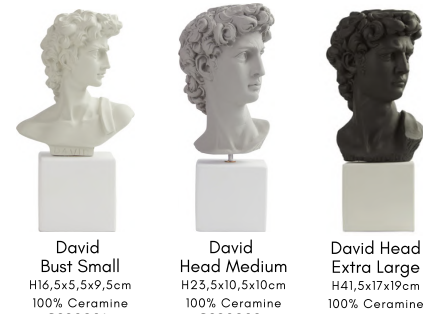

Athena Bust Large
 H35x16x10cm
 100% Ceramime
S220267

Athena Bust Extra Large
 H51x23,8x15,5cm
 100% Ceramime
S220268

Antinous Medium
 H25x11x12cm
 100% Ceramime
S220199

Antinous Extra Large
 H40x18x13,5cm
 100% Ceramime
S220160

HERMES

Hermes Bust Small
H16x7x10cm
100% Ceraminc
S220216

Hermes Bust Medium
H22,5x13x8,5cm
100% Ceraminc
S220215

Hermes Bust Large
H32,5x20x12cm
100% Ceraminc
S220214

Hermes Head Medium
H24x8,5x10cm
100% Ceraminc
S220900

Hermes Head Extra Large
H39,5x14x14,5cm
100% Ceraminc
S220187

Hermes Bust Statue
H54x35x20,5cm
100% Ceraminc
S220210

STATUE

DAVID

David Bust Small
H16,5x5,5x9,5cm
100% Ceraminc
S220901

David Head Medium
H23,5x10,5x10cm
100% Ceraminc
S220902