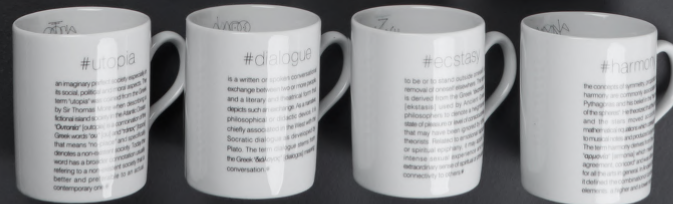

I THINK THEREFORE I AM.
Rene Descartes

There is only one woman in the world. One woman with many faces.
Nikos Kazantzakis