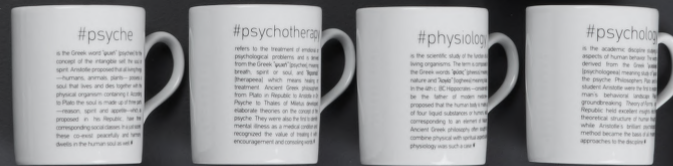

I THINK THEREFORE I AM.
Rene Descartes

There is only one woman in the world. One woman with many faces.
Nikos Kazantzakis