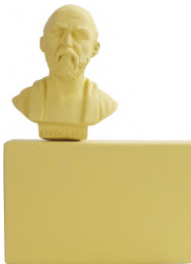

Hippocrates On Base
H14,7x4,5x10,7cm
100% Ceramine
S220835