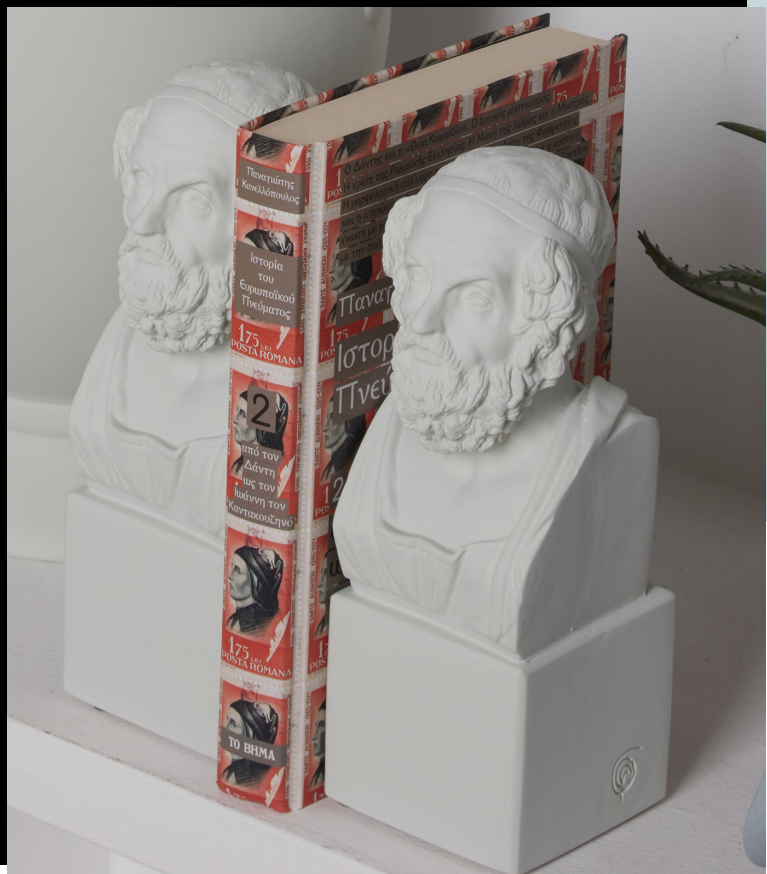

Bookend Homer
H19,5x8,4x3,6cm
100% Ceramime
S259142

BOOKEND HIPPOCRATES

Bookend Hippocrates
H19x8,5x14cm
100% Ceraminc
S259141

CUSHION COVERS

Soul
"Thinking is the talking of the soul with itself." - Plato
96% polyester, 4% linen
43x43cm
S638006