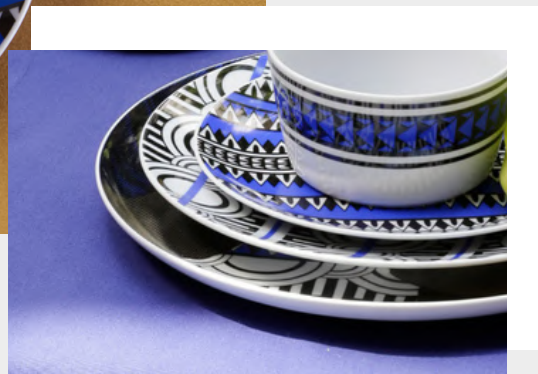

Geometric Dessert
Plate
Ø 21cm
Porcelain
S440168

Geometric Bowl
Ø 13cm
Porcelain
S440172

Stripe
320ml
Porcelain
S440190

Artemis Votive
Ø 9,5x8,5cm
Porcelain
S340018

ART DE LA TABLE/MAZE

Nike Maze
Charger Plate
Ø 30cm
Porcelain
S440164NH