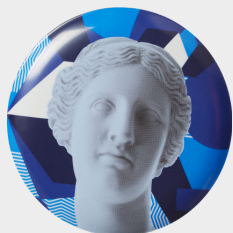

Venus Blue Wall
Decor Plate
Ø 27,5cm
Porcelain
S440208