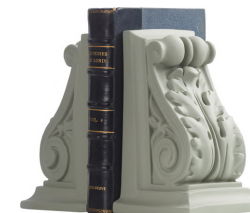

Lito
Set of 2
H16,5x10,5x9cm
100% Ceramine
S250197