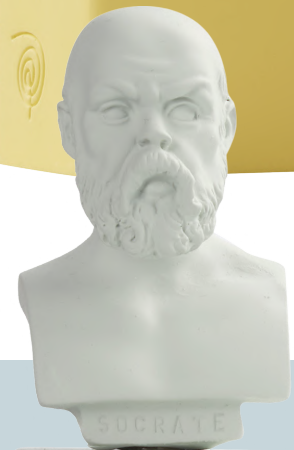

Socrates On Base
H14,7x4,5x10,7cm
100% Ceramine
S220833

HANDS DIALOGUE

Hands Dialogue
Medium
H20x6,4x14,5cm
100% Ceramine
S229008

Hands Large Flat
H9,4x12,5x20,5cm
100% Ceramine
S229010

LIGHTING

**Table Lamp
Column**
H13,8x9x9cm
100% Ceramine
Light bulb not included
S702043