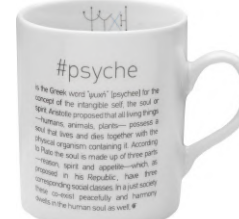

MUGS

#philosophy
Mug
280ml
Porcelain
S440088

#harmony
Mug
280ml
Porcelain
S440089

#dialogue
Mug
280ml
Porcelain
S440090

#ecstasy
Mug
280ml
Porcelain
S440091

#democracy
Mug
280ml
Porcelain
S440092

#utopia
Mug
280ml
Porcelain
S440093

PSYCHOLOGY

#psychotherapy
Mug
280ml
Porcelain
S440145

#psychology
Mug
280ml
Porcelain
S440146

#psyche
Mug
280ml
Porcelain
S440147

#physiology
Mug
280ml
Porcelain
S440148

PHILOSOPHY ESPRESSO CUPS & SAUCER

#utopia
Espresso Cup
100ml
Porcelain
S440086A