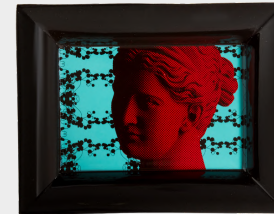

Artemis Flowers
Vide Poche
4x15,5x20cm
Porcelain
S440216