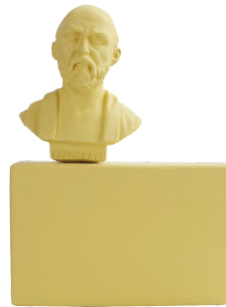

Hippocrates On Base
H14,7x4,5x10,7cm
100% Ceramine
S220835