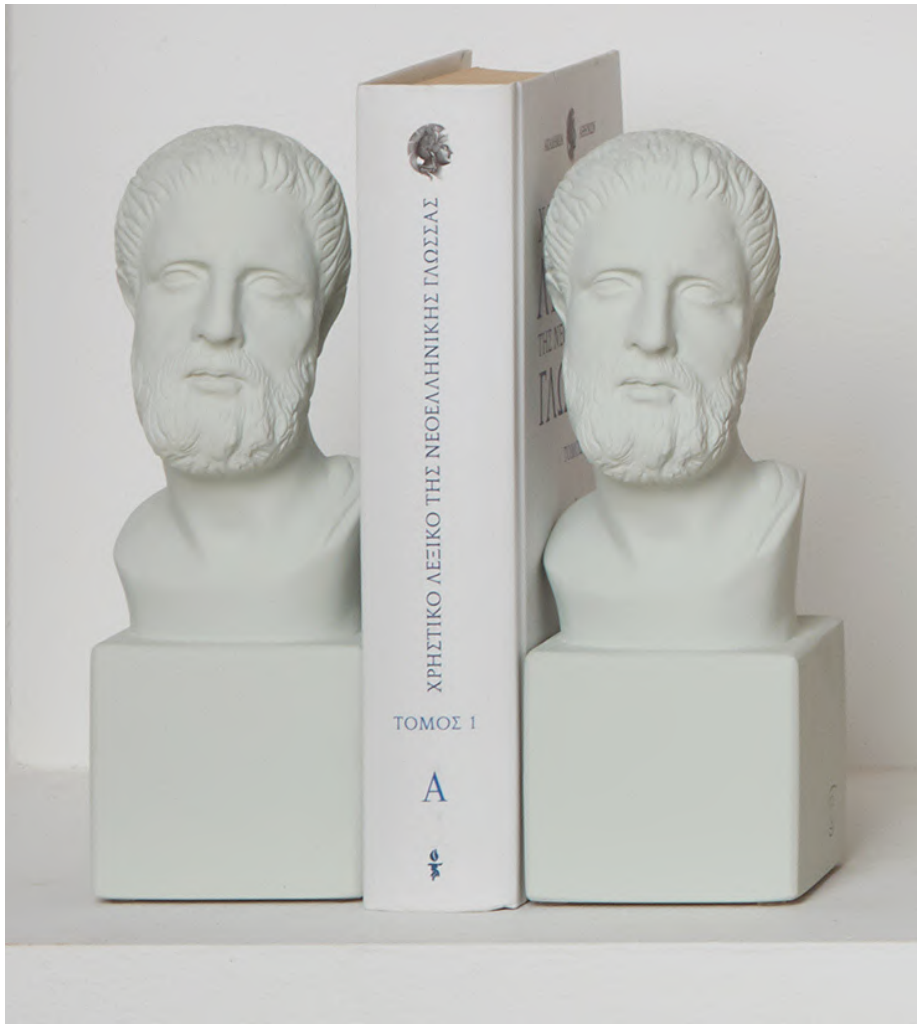

Bookend Homer
H19,5x8,4x3,6cm
100% Ceramime
S259142

BOOKEND HIPPOCRATES

Bookend Hippocrates
H19x8,5x14cm
100% Ceraminc
S259141

CUSHION COVERS

Soul
"Thinking is the talking of the soul with itself." - Plato
96% polyester, 4% linen
43x43cm
S638006