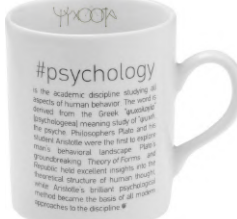

#psychology
Mug
280ml
Porcelain
S440146