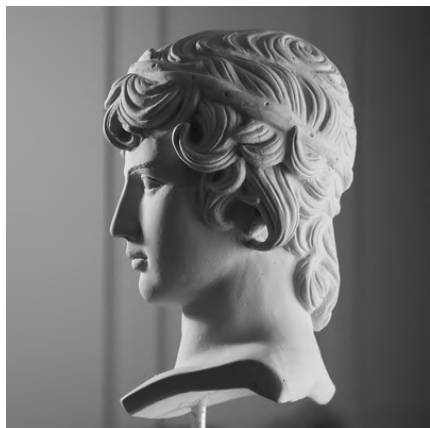

PORTRAITS IN METAL PRINT

Antinous
Upon Request
Metal Print
S655200