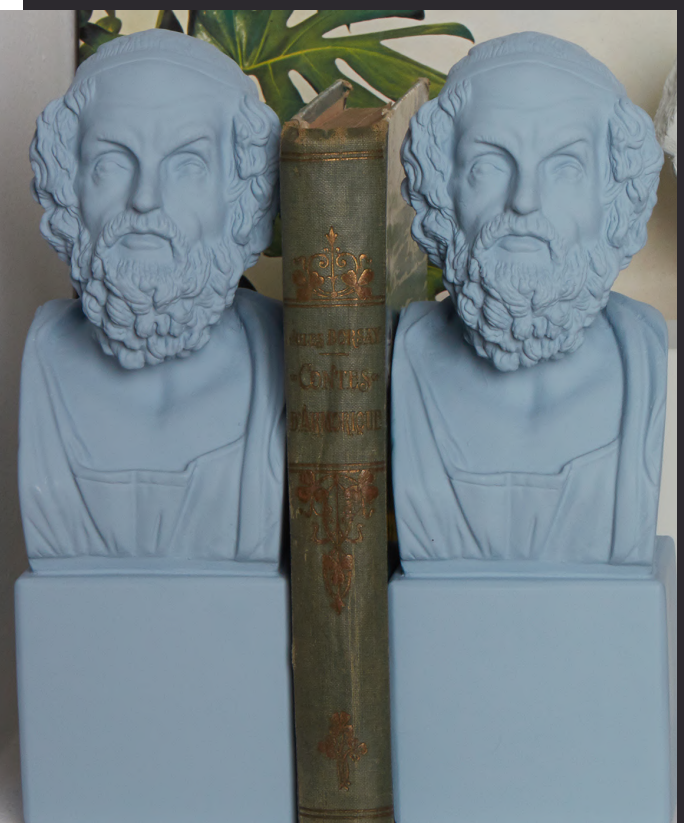

Bookend Homer
H19,5x8,4x3,6cm
100% Ceramime
S259142

BOOKEND HIPPOCRATES

Bookend Hippocrates
H19x8,5x14cm
100% Ceraminc
S259141

CUSHION COVERS

Soul
"Thinking is the talking of the soul with itself." - Plato
96% polyester, 4% linen
43x43cm
S638006