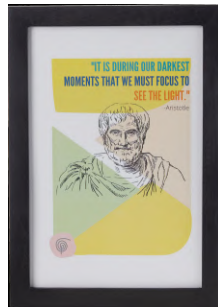

Artemis Backpack
 40x41cm
 Canvas
 S850284

POSTERS IN FRAMES

Socrates
20x30cm
Paper, Wooden Frame
S655111

Pythagoras
20x30cm
Paper, Wooden Frame
S655112

Marx
20x30cm
Paper, Wooden Frame
S655115

Aristotle
20x30cm
Paper, Wooden Frame
S655116