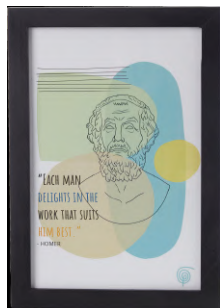

Homer
20x30cm
Paper, Wooden Frame
S655117