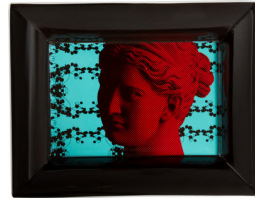

Artemis Splash
 Ø 30cm
 Porcelain
 Hook for wall hanging
 S440162

Artemis & Venus
 Pixel
 Ø 30cm
 Porcelain
 Hook for wall hanging
 S440163

Nike Maze
 Ø 30cm
 Porcelain
 Hook for wall hanging
 S440164

Artemis & Venus
 Geometric
 Ø 30cm
 Porcelain
 Hook for wall hanging
 S440165

VIDE POCHE

Artemis Flowers
 Vide Poche
 4x15,5x20cm
 Porcelain
 S440216

ART DE LA TABLE/GEOMETRIC

Artemis & Venus
 Geometric
 Charger Plate
 Ø 30cm
 Porcelain
 S440165NH

Geometric Dinner
 Plate
 Ø 26cm
 Porcelain
 S440170