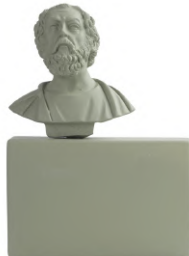

Owl Athens Large
H31x9,2x10,3cm
100% Ceramine
S223513

Owl Athens On Base
H15,7x4,5x10,7cm
100% Ceramine
S223547

Owl Wise Pencil Holder
H15,5x8,20x9,5cm
100% Ceramine
S702057

HANDS DIALOGUE

Hands Dialogue
H11x5x13,5cm
100% Ceramine
S229001

Hands Medium
H20x6,4x14,5cm
100% Ceramine
S229008

Hands Large Flat
H9,4x12,5x20,5cm
100% Ceramine
S229010

DOVE

Dove On Sphere Mini
H15,5x8x11cm
100% Ceramine
S220836

PHILOSOPHERS ON BASE

Socrates On Base
H14,7x4,5x10,7cm
100% Ceramine
S220833