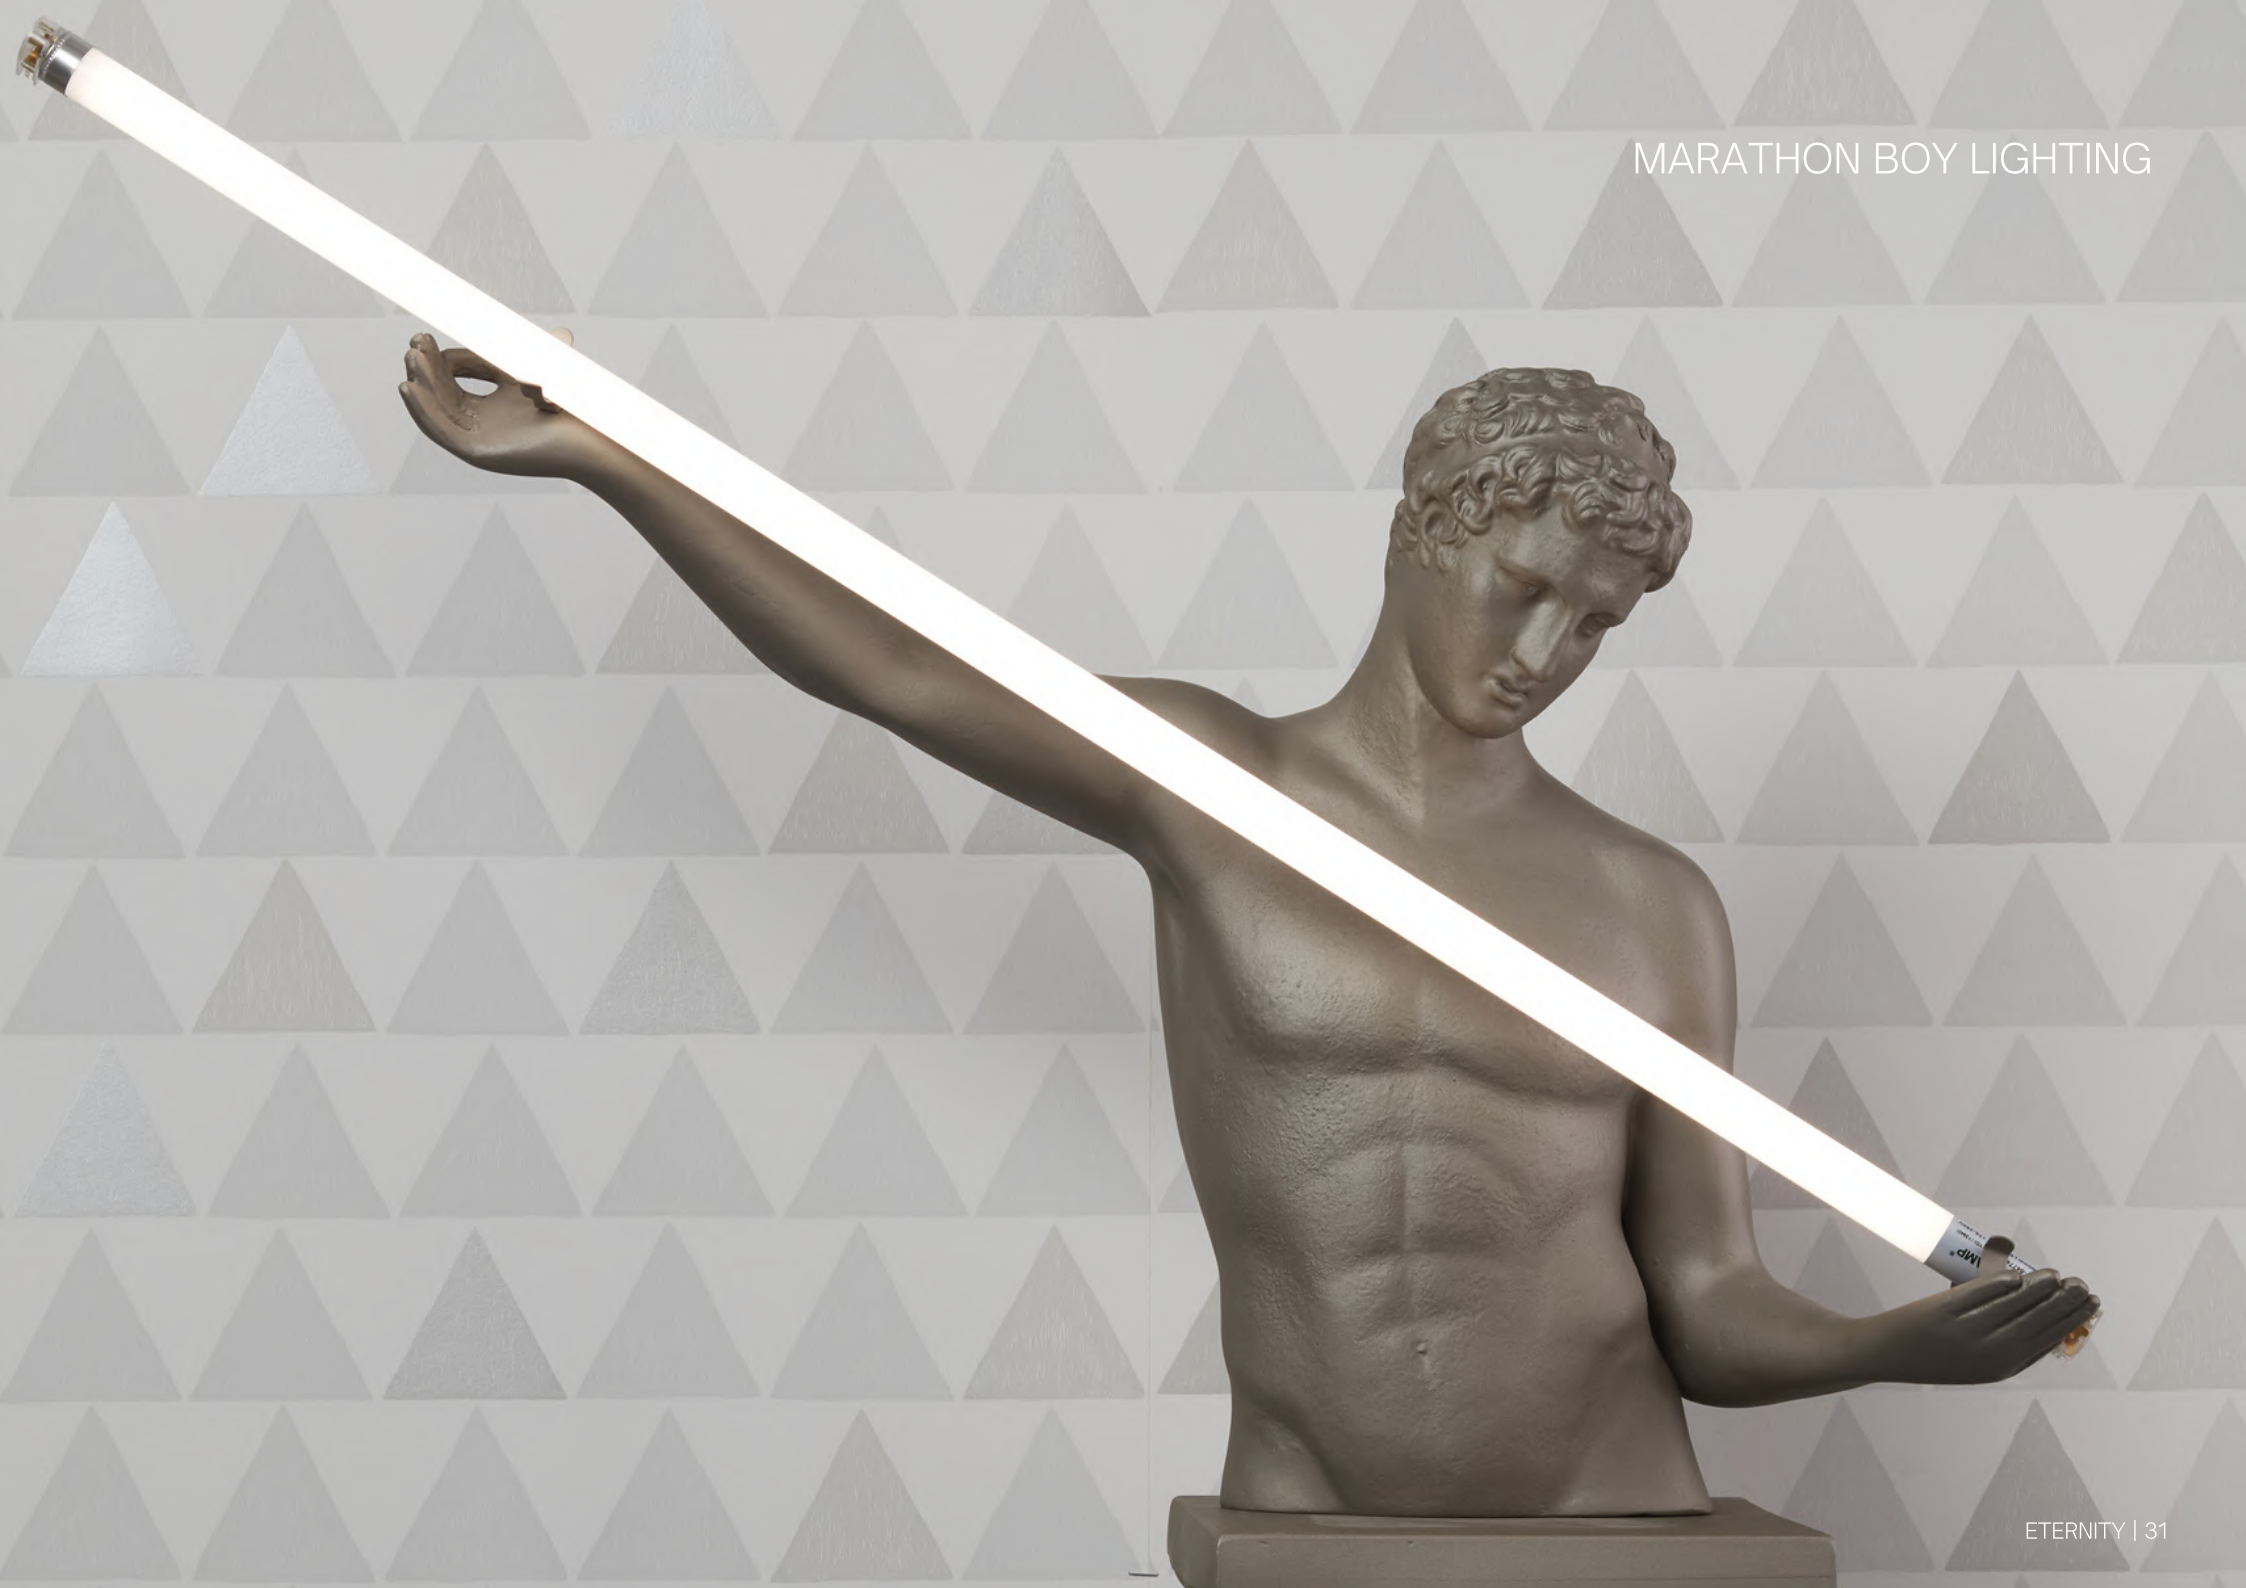

PORTRAIT
MARATHON BOY

Photographer :
Fotis Karapiperis

MARATHON BOY LIGHTING

PHILOSOPHERS

ΜΕΓΑΛ
ΑΓΕΣΑΝΖΡΟΣ
THERE IS NOTHING
IMPOSSIBLE TO
HIM WHO WILLS

ΣΩΚΡΑΤΗΣ
I KNOW
ONE THING
THAT I KNOW
NOTHING

ΕΠΙΚΤΑΤΗΣ
MAKE A HABIT
OF TWO THINGS
TO HELP
OR AT LEAST
TO DO NO HARM