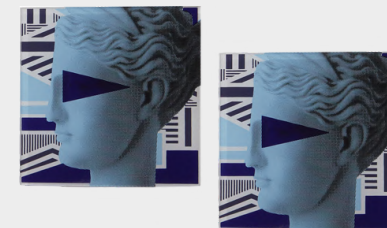

COASTERS

Artemis Blue
Coasters
Set of 2
10x10cm
Plexi
S440198

Hermes Blue
Coasters
Set of 2
10x10cm
Plexi
S440199

Nike Maze Coasters

Set of 4
10x10cm
Plexi
S440188

Nike Gold
Coasters
Set of 2
10x10cm
Plexi
S440191