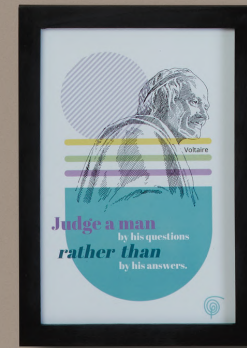

Marx
20x30cm
Paper, Wooden Frame
S655115

Homer
20x30cm
Paper, Wooden Frame
S655117

Voltaire
20x30cm
Paper, Wooden Frame
S655118

Aristotle
20x30cm
Paper, Wooden Frame
S655116

Kant
20x30cm
Paper, Wooden Frame
S655113

Hippocrates
20x30cm
Paper, Wooden Frame
S655114

Pythagoras
20x30cm
Paper, Wooden Frame
S655112

Socrates
20x30cm
Paper, Wooden Frame
S655111

MEMORY GAME

Match 40 quotes of Greek philosophers or thoughts of 40 influential personalities. You will enjoy playing and be inspired. Cards are laid out in a grid face down, and players take turns flipping pairs of cards over. At each turn, each player will first turn one card over, then a second. If the two cards match, the player scores one point, the two cards are removed from the game, and the player gets another turn. If they do not match, the cards are turned back over. The object is to match more pairs of cards than the opposing player. (One point is scored for each matched pair, and the player with the highest score after all cards have been matched wins.) There are 40 unique pairs of cards, for a total of 80 cards total in each game.