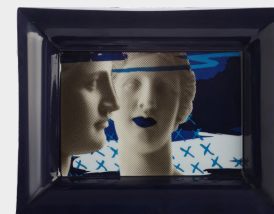

Artemis & Venus
BlueVide Poche
4x15,5x20cm
Porcelain
S440215